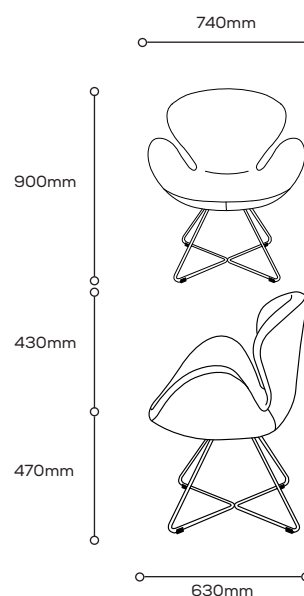

Blue (Felt/Blazer)

Purple (Felt/Blazer)

Petrol Green (Felt/Blazer)

Red (Felt/Blazer)