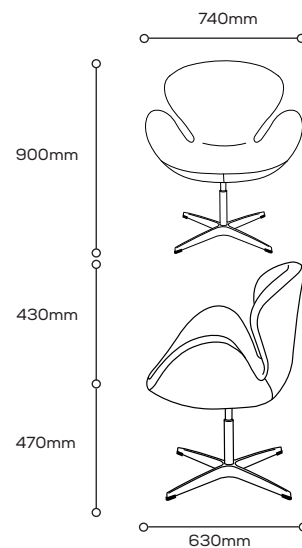

- Blue (Felt/Blazer)
- Purple (Felt/Blazer)
- Petrol Green (Felt/Blazer)
- Red (Felt/Blazer)