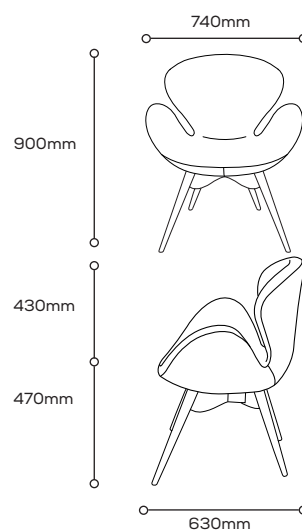

- Blue (Felt/Blazer)
- Purple (Felt/Blazer)
- Petrol Green (Felt/Blazer)
- Red (Felt/Blazer)